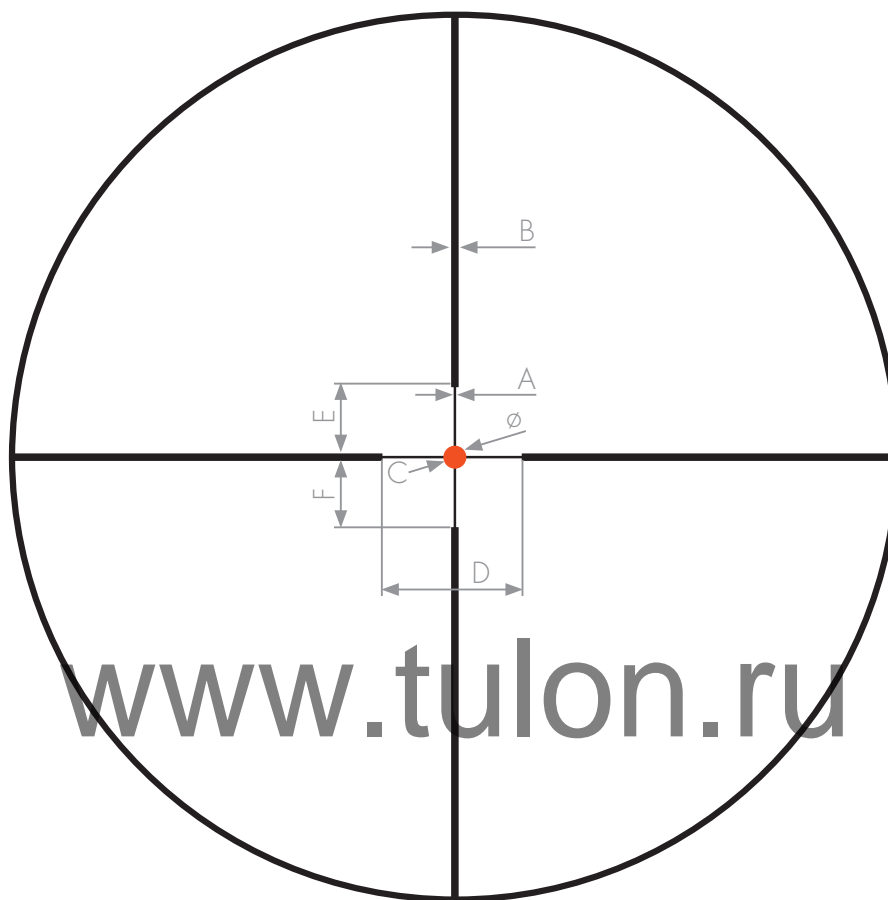

X5i

UNCOMPROMISING PRECISION FOR LONG RANGE HUNTING

PLEX-I+

- Simple reticle that focuses on the essential aspect - the main aiming point.
- Intuitive to use.
- Small target coverage.
- Only the central aiming point of the night reticle is illuminated, for accurate shots even in low light.
- Available for:
X5i 5-25x56 P 1/8 MOA

SUBTENSION DIMENSION

	A	B	C	D	E	F
MOA	0.07	0.17	0.10	4.0	2.0	2.0
cm/100m	0.2	0.5	0.3	12.0	6.0	6.0

As the reticle is located in the second image plane, the data only applies to the highest magnification.